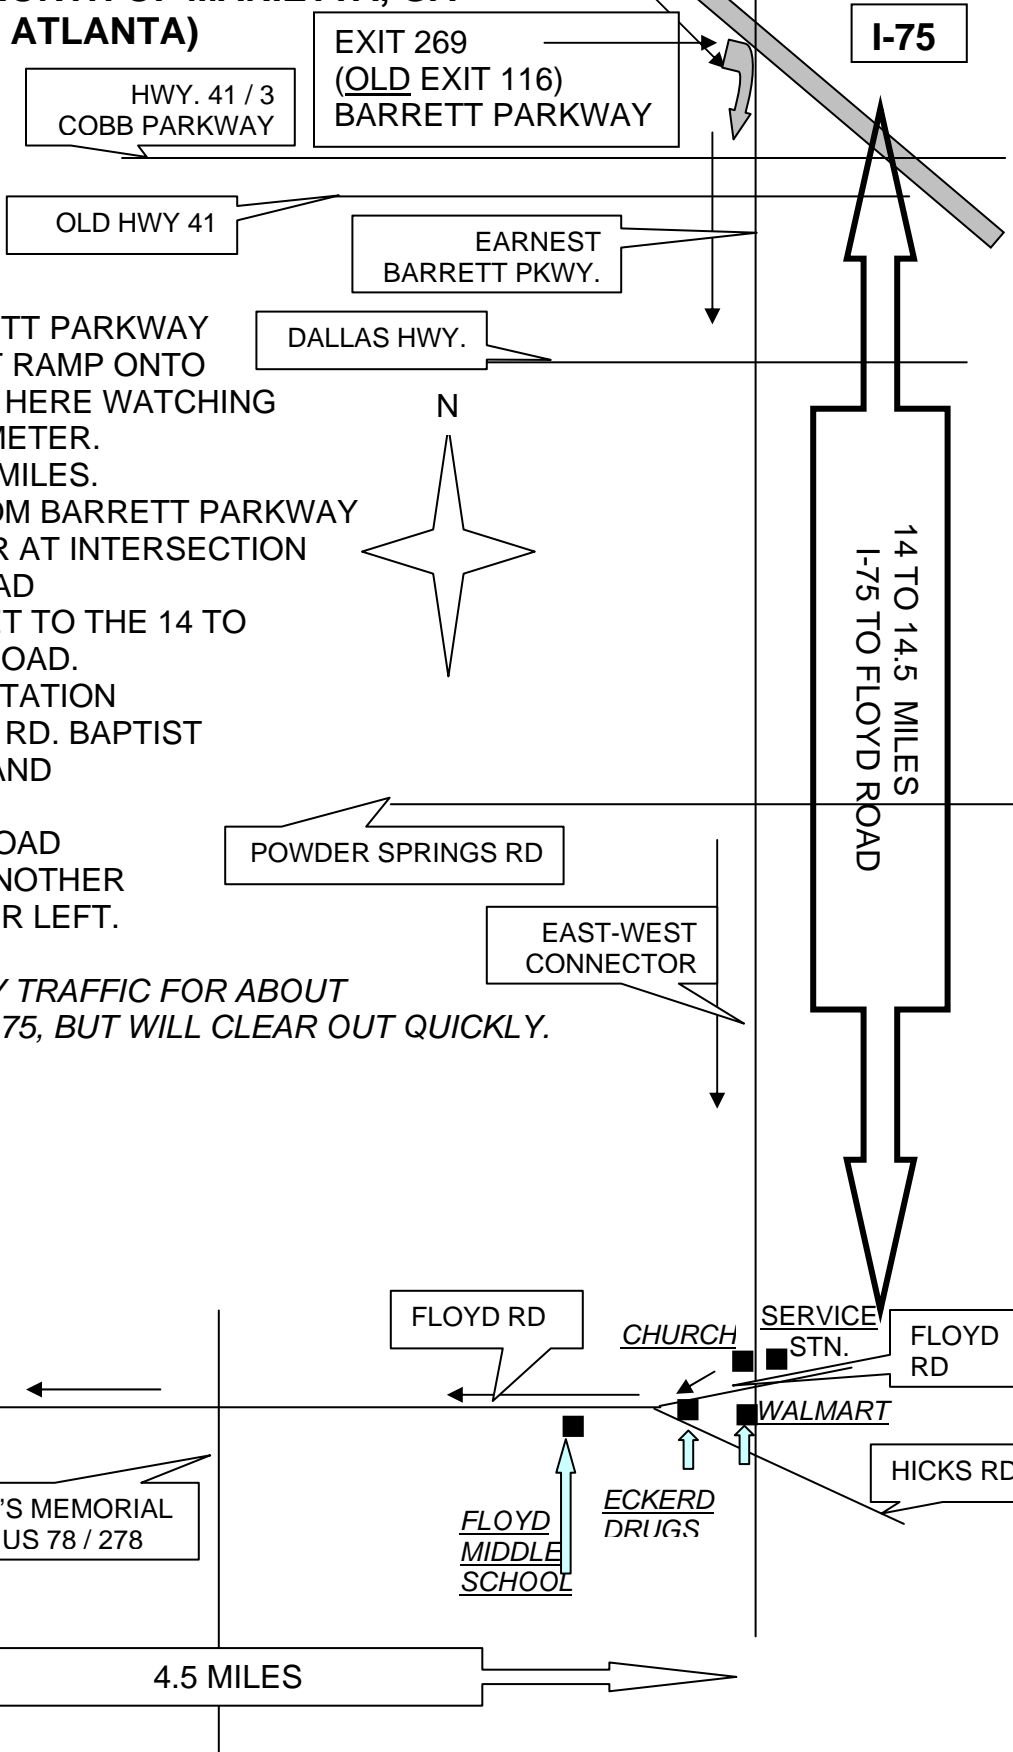

**DIRECTIONS FROM I-75 NORTH OF MARIETTA, GA
(GOOD WAYS NORTH OF ATLANTA)**

R.A. WHITFIELD MFG. CO.
6431 MABLETON PARKWAY
MABLETON, GA 30126
PH: 770-948-1212

TAKE I-75 SOUTH
TO EXIT 269 (ERNEST BARRETT PARKWAY
TURN RIGHT AT END OF EXIT RAMP ONTO
BARRETT PARKWAY. START HERE WATCHING
YOUR ODOMETER OR TRIP METER.
GO STRAIGHT AHEAD 14-1/2 MILES.
ROAD CHANGES NAMES FROM BARRETT PARKWAY
TO EAST-WEST CONNECTOR AT INTERSECTION
WITH POWDER SPRINGS ROAD
DO NOT TURN UNTIL YOU GET TO THE 14 TO
14-1/2 MILE POINT – FLOYD ROAD.
THERE WILL BE A SERVICE STATION
(QUIK TRIP) ON LEFT, FLOYD RD. BAPTIST
CHURCH ON LOWER RIGHT AND
WALMART ON UPPER RIGHT.
TURN RIGHT ONTO FLOYD ROAD
CONTINUE STRAIGHT FOR ANOTHER
4.5 MILES AND LOOK TO YOUR LEFT.
THERE WE ARE.
*THERE MAY BE SOME HEAVY TRAFFIC FOR ABOUT
ONE MILE AFTER YOU EXIT I-75, BUT WILL CLEAR OUT QUICKLY.*

MABLETON PKWY.
GA. 139

VETERAN'S MEMORIAL
HWY US 78 / 278

FLOYD RD

CHURCH

SERVICE
STN.

FLOYD
RD

WALMART

HICKS RD

FLOYD
MIDDLE
SCHOOL

ECKERD
DRUGS

4.5 MILES

**NOT TO SCALE
NORTH-SOUTH ORIENTATION
IS APPROXIMATE**